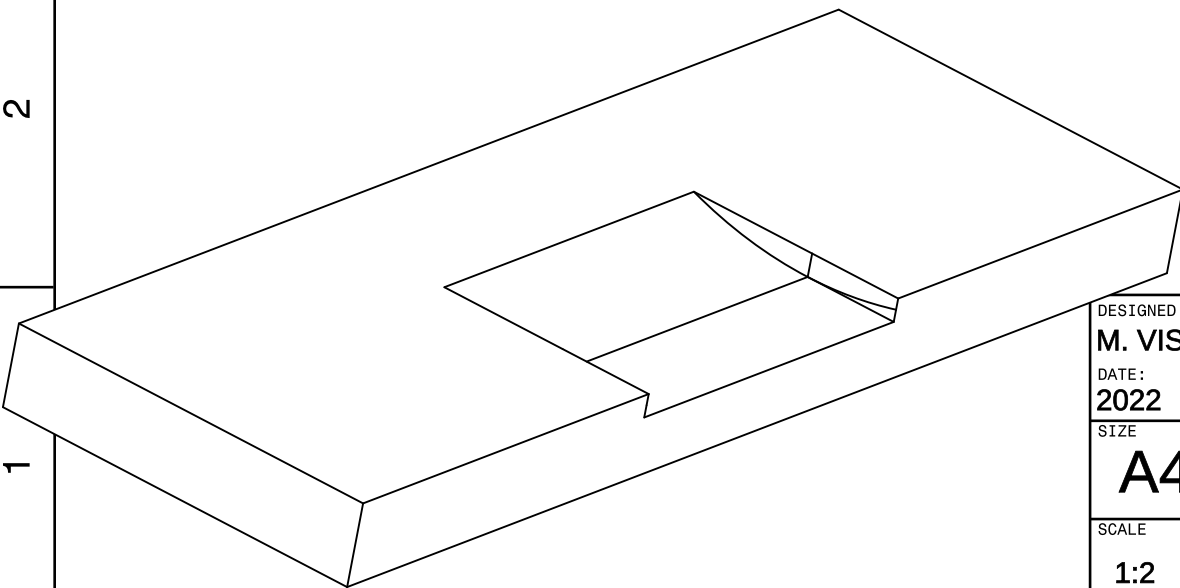

2

1

1

Przód, z wyżłobionym wejściem

DESIGNED BY: <b>M. VISTE</b>		<b>UL WARRÉ - DENNICA</b>		G	—	
DATE: <b>2022</b>		wersja uproszczona		F	—	
SIZE <b>A4</b>				E	—	
SCALE <b>1:2</b>				WEIGHT (kg)	DRAWING NUMBER <b><a href="https://ulwarre.pl">https://ulwarre.pl</a></b>	SHEET <b>3/3</b>
This drawing is our property; it can't be reproduced or communicated without our written consent.				C	—	
				B	—	
				A	—	